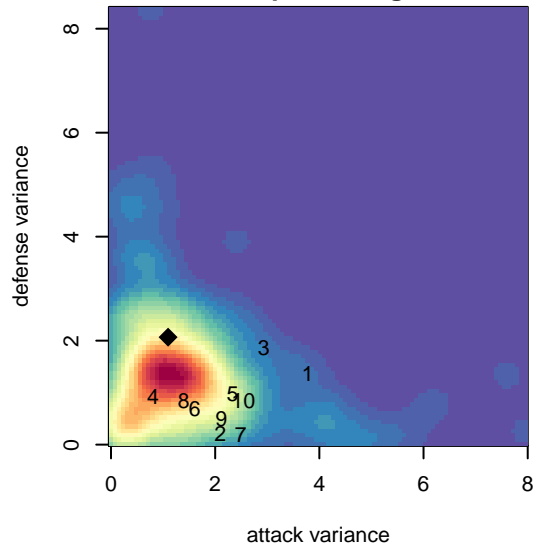

ISC Gunners A G02

Issaquah SC
 Issaquah, WA
 G02 total strength=1534
 attack=8.88 defense=18.22
 fall league = PSPL WNPL U16

alt names used:
 ISC GUNNERS FC ISC GUNNERS G02 A
 ISC GUNNERS FC ISC GUNNERS G02 A (WA
 ISC GUNNERS FC ISC GUNNERS G02 A (WA
 ISC GUNNERS FC ISC GUNNERS G02 A (WA
 ISC Gunners G02A
 ISC Gunners G02A
 ISC Gunners G02A

ISC Gunners A G02
 Dots are actual minus expected GF (blue circles) and GA (red triangles).
 Blue line is smoothed change in attack strength. Red is smoothed change in defense strength.

**attack and defense variance (black dot)
relative to other teams
and top 10 in region**