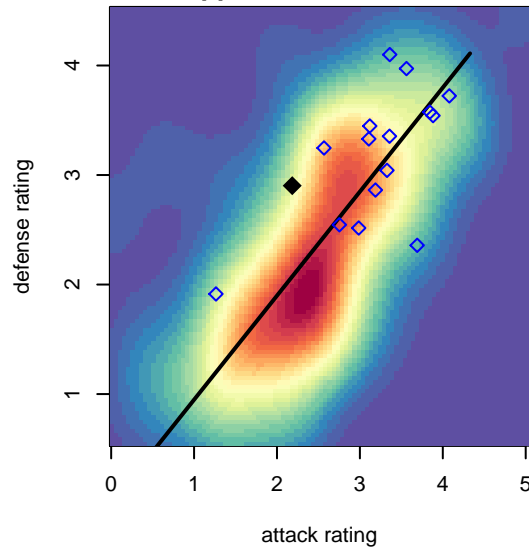

**attack and defense rating
relative to others at age
and all opponents in last 13 months**