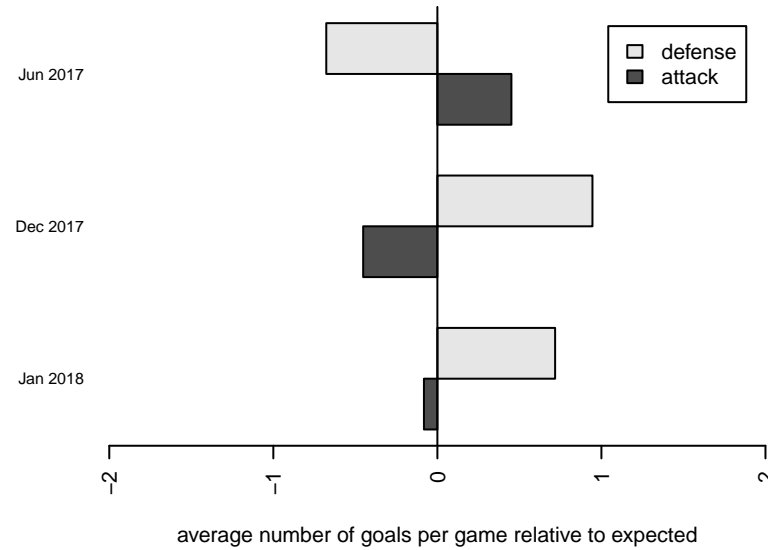

Performance relative to 13 month average