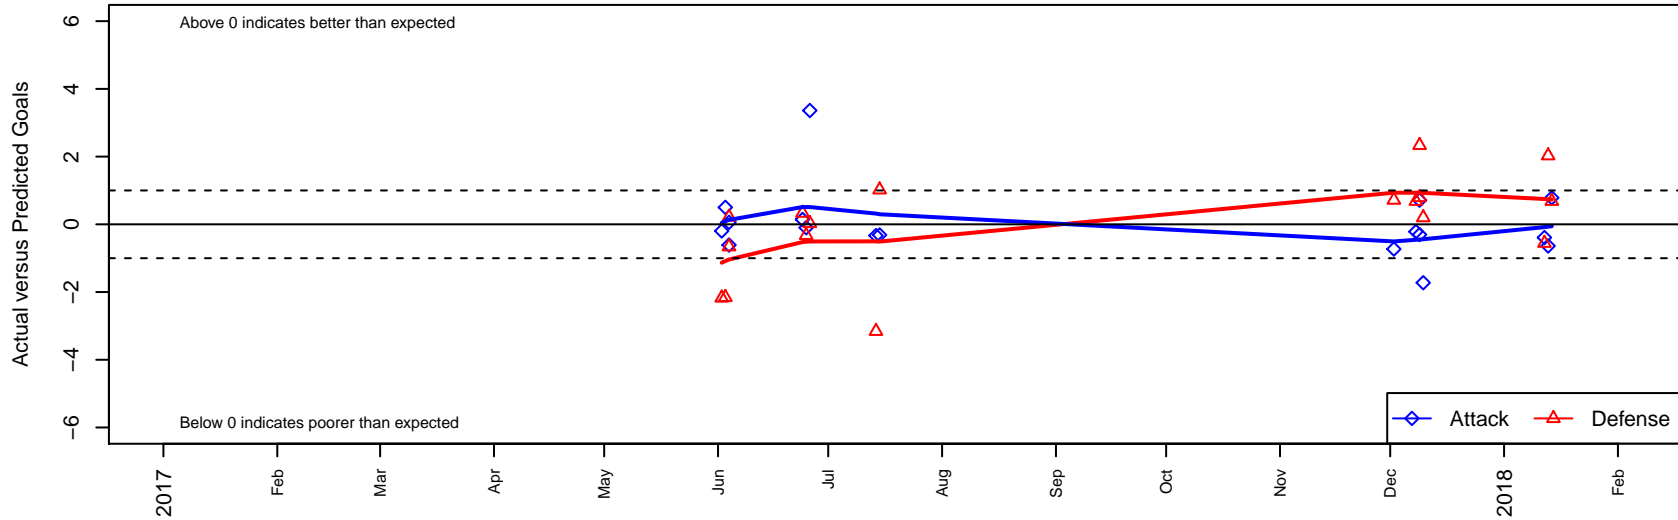

ISC Gunners A G02

Issaquah SC
 Issaquah, WA
 G02 total strength=1534
 attack=8.88 defense=18.22
 fall league = PSPL WNPL U16

alt names used:
 ISC GUNNERS FC ISC GUNNERS G02 A
 ISC GUNNERS FC ISC GUNNERS G02 A (WA
 ISC GUNNERS FC ISC GUNNERS G02 A (WA
 ISC GUNNERS FC ISC GUNNERS G02 A (WA
 ISC Gunners G02A
 ISC Gunners G02A
 ISC Gunners G02A

ISC Gunners A G02
 Dots are actual minus expected GF (blue circles) and GA (red triangles).
 Blue line is smoothed change in attack strength. Red is smoothed change in defense strength.

**attack and defense variance (black dot)
relative to other teams
and top 10 in region**