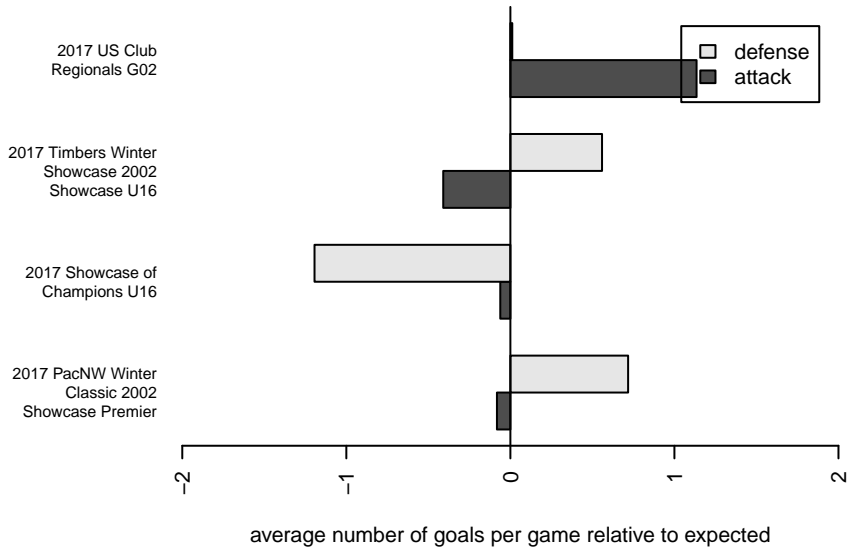

Performance relative to 13 month average