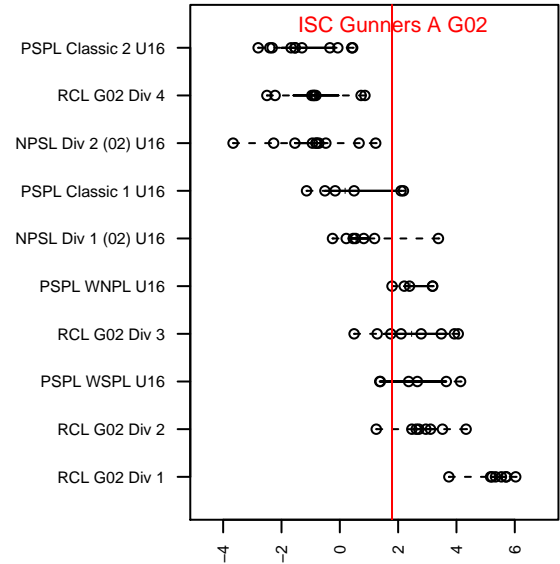

**attack and defense rating
relative to others at age
and all opponents in last 13 months**